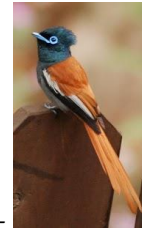

27- Moucherolle de paradis/Tchitrec de paradis - African paradise flycatcher-

Tersiphone viriolis